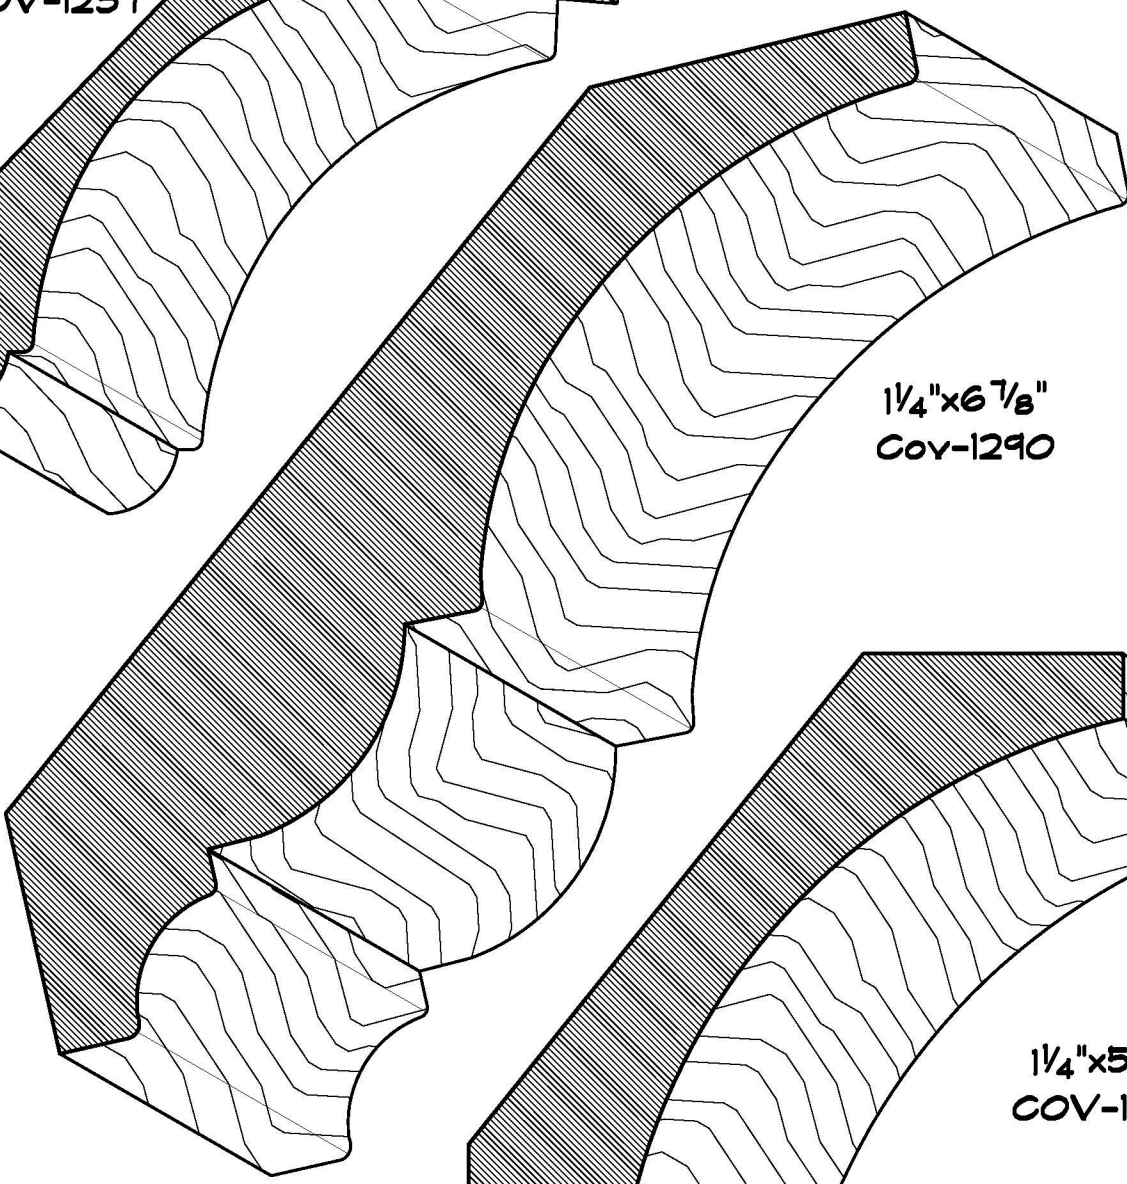

3/4"x4"
COV-1237

1/4"x6 7/8"
COV-1290

1/4"x5 1/8"
COV-1292

COVE MOULDINGS

SCHACHT MILL WORKS
Millwork, Mouldings, Wood Parts and Products

1255 Distel Drive Lafayette, CO 80026
TEL 303-665-5678 FAX 303-665-5558