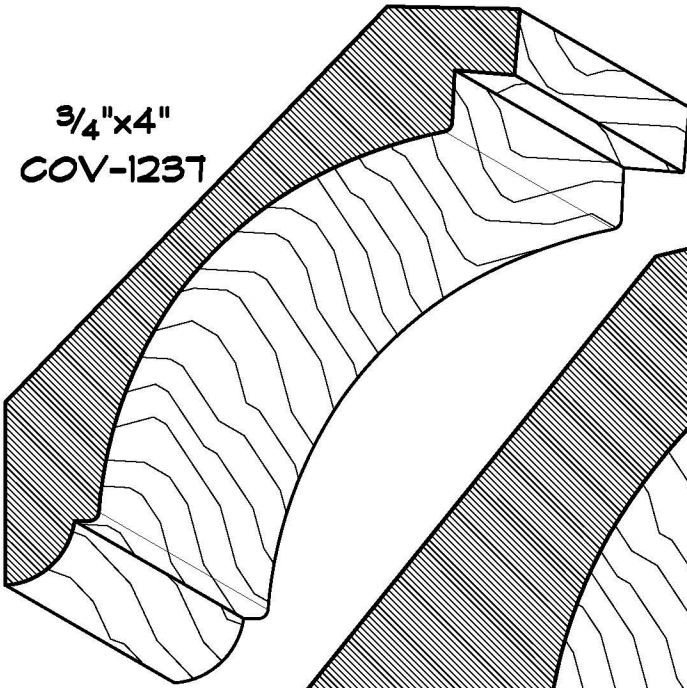

3/4"x4"
COV-1237

1/4"x6 7/8"
COV-1290

1/4"x5 1/8"
COV-1292

COVE MOULDINGS

SCHACHT MILL WORKS
Millwork, Mouldings, Wood Parts and Products

1255 Distel Drive Lafayette, CO 80026
TEL 303-665-5678 FAX 303-665-5558