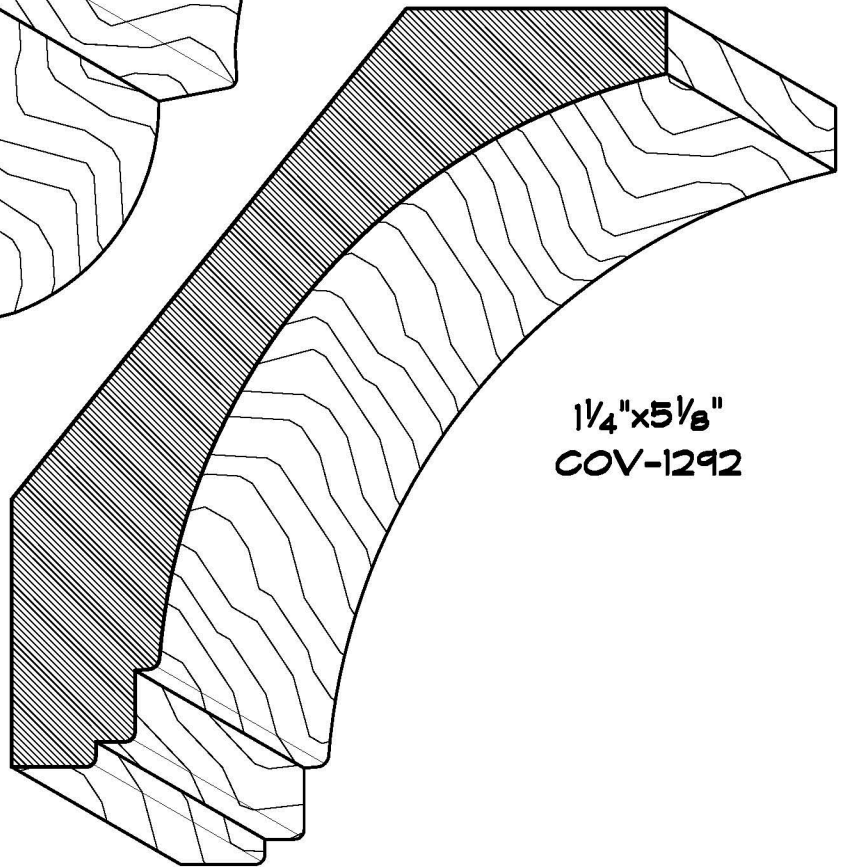

3/4"x4"
COV-1237

1/4"x6 7/8"
COV-1290

1/4"x5 1/8"
COV-1292

COVE MOULDINGS

SCHACHT MILL WORKS
Millwork, Mouldings, Wood Parts and Products

1255 Distel Drive Lafayette, CO 80026
TEL 303-665-5678 FAX 303-665-5558